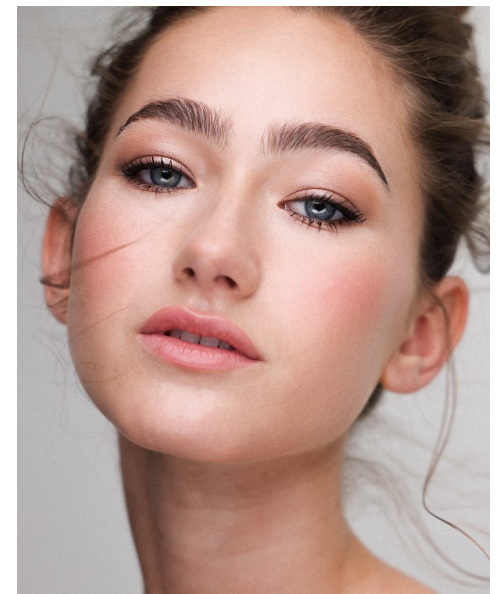

Jordyn Farber

Women Development

Height 175cm/5'9" Bust 81cm/32" Waist 61cm/24" Hips 86cm/34" Dress 2
US Shoe 8.5 US Hair Brown Eyes Blue

Zombie Model Management
caleb@cwtaient.com | rachel@cwtaient.com