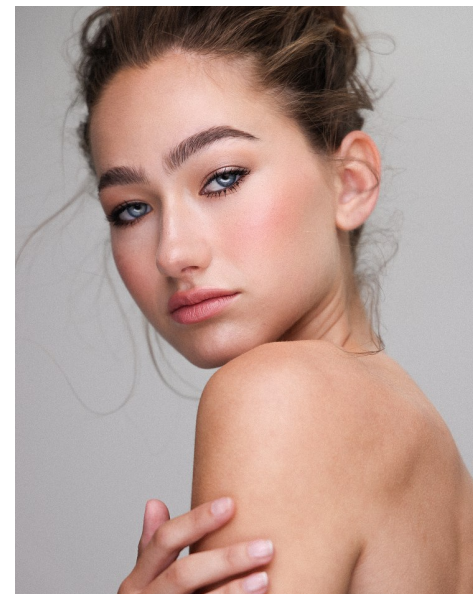

Jordyn Farber

Women Development

Height 175cm/5'9" Bust 81cm/32" Waist 61cm/24" Hips 86cm/34" Dress 2
US Shoe 8.5 US Hair Brown Eyes Blue

Zombie Model Management
caleb@cwtaient.com | rachel@cwtaient.com