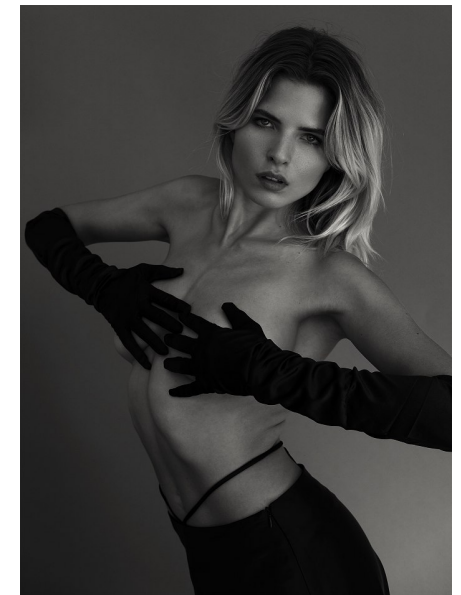

## Georgie McBride

Women Main

Height 170cm/5'7" Bust 86cm/34" Waist 61cm/24" Hips 86cm/34" Shoe 7.5  
US Hair Blonde Eyes Blue/Green

Zombie Model Management  
caleb@cw talent.com | rachel@cw talent.com