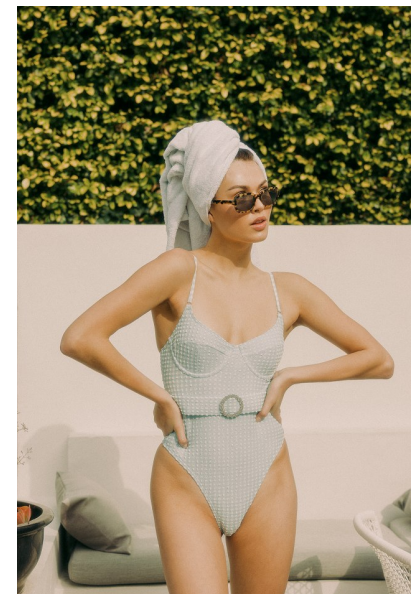

Michelle Wozniak

Women Main

Height 175cm/5'9" Bust 86cm/34" Waist 64cm/25" Hips 89cm/35" Shoe 8.5
US Hair Brown Eyes Green

Zombie Model Management
caleb@cw talent.com | rachel@cw talent.com