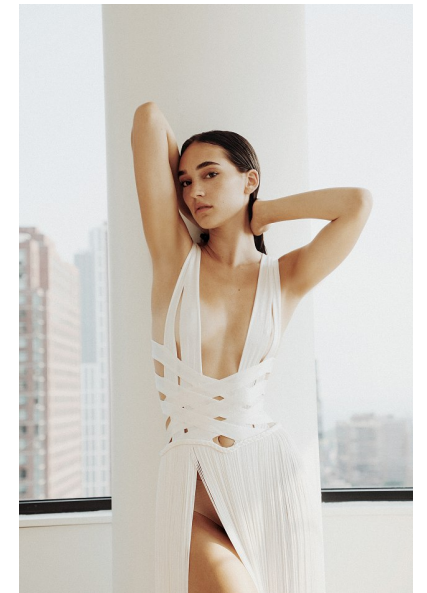

## Sophie Rothschild

Women Main

Height 173cm/5'8" Bust 81cm/32" C Waist 62cm/24.5" Hips 89cm/35"  
Shoe 7.5 US Hair Brown Eyes Amber

Zombie Model Management  
caleb@cwtaent.com | rachel@cwtaent.com