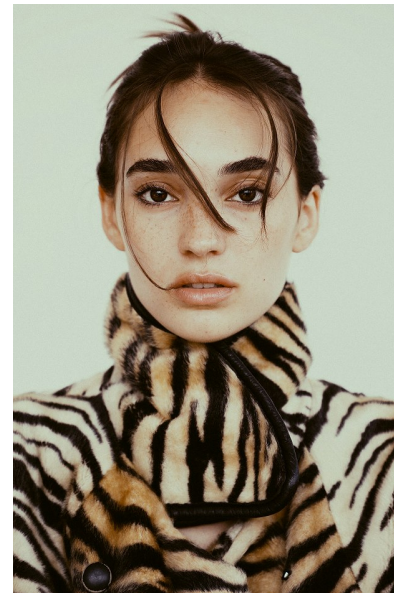

## Sophie Rothschild

Women Main

Height 173cm/5'8" Bust 81cm/32" C Waist 62cm/24.5" Hips 89cm/35"  
Shoe 7.5 US Hair Brown Eyes Amber

Zombie Model Management  
caleb@cwtaent.com | rachel@cwtaent.com