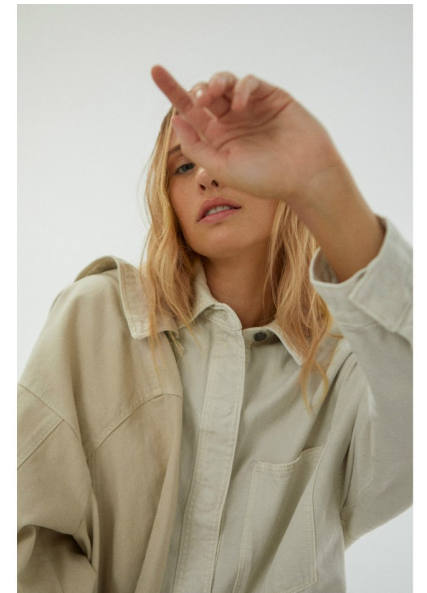

Katie Fitzsimmons

Women Main

Height 178cm/5'10" Bust 81cm/32" B Waist 59cm/23" Hips 86cm/34"
Shoe 8.5 US Hair Blonde Eyes Blue/Green

Zombie Model Management
caleb@cwtaent.com | rachel@cwtaent.com